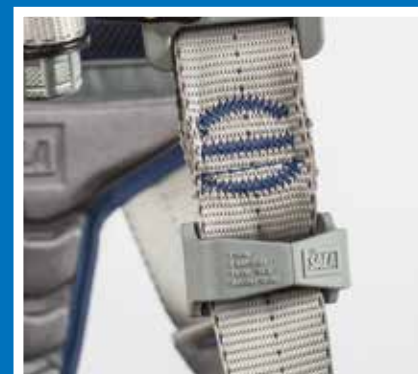

3M™ DBI-SALA® ExoFit™ STRATA™ Full-Body Harnesses

**Heavy on features.
Light on your back.**

EZ-Link™ Quick SRL Adapter

No more messing around with the webbing to attach your personal Self-Retracting Lifelines (SRLs). The EZ-Link Quick SRL Adapter lets you quickly attach SRLs to a durable connection point while keeping your dorsal D-ring available. This reduces connection and disconnection time up to 80% compared to competitive harnesses.

LIFTech™ Load Distribution System

All-day comfort and productivity is finally within reach. The revolutionary LIFTech Load Distribution System—available on all belted models of the ExoFit STRATA—features an adjustable “spine” that lifts the weight off of your shoulders and transfers it to the base of your torso. Tests resulted in a reduction of forces on shoulders up to 85% compared to leading competitor harnesses, including the FallTech® FlowTech® and Miller® AirCore™.

Front Snap D-Ring

The front D-ring snaps into a vertical position for use with fall arrest or vertical systems. When not in use, it easily stores flat against the chest strap to keep it stowed and out of the way.

Lanyard Keepers

The highly durable breakaway lanyard keepers automatically reset when hooks are pulled out. They’re conveniently designed to be adjusted to any position or placement along the webbing.

Full-Body Harnesses with LIFTech™

1112538 ExoFit STRATA Construction- Style Harness

Tri-Lock Revolver™ Buckles, back and side D-rings. (XLarge)

1112535 Small

1112536 Medium

1112537 Large

1112550 ExoFit STRATA Construction- Style Harness

Duo-Lok™ Quick-Connect Buckles, back and side D-rings. (XLarge)

1112550 Small

1112551 Medium

1112552 Large

1112543 ExoFit STRATA Construction- Style Harness